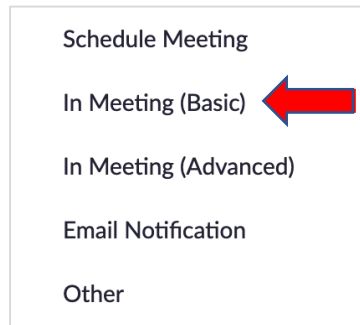

Enabling Polling Settings

- With a WSU Licensed Zoom account you may also do **Polling**. This also needs to be enabled before creating a meeting.
 - <https://support.zoom.us/hc/en-us/articles/213756303-Polling-for-meetings>

Click In Meeting (Basic)

- Approximately halfway down the list is Polling